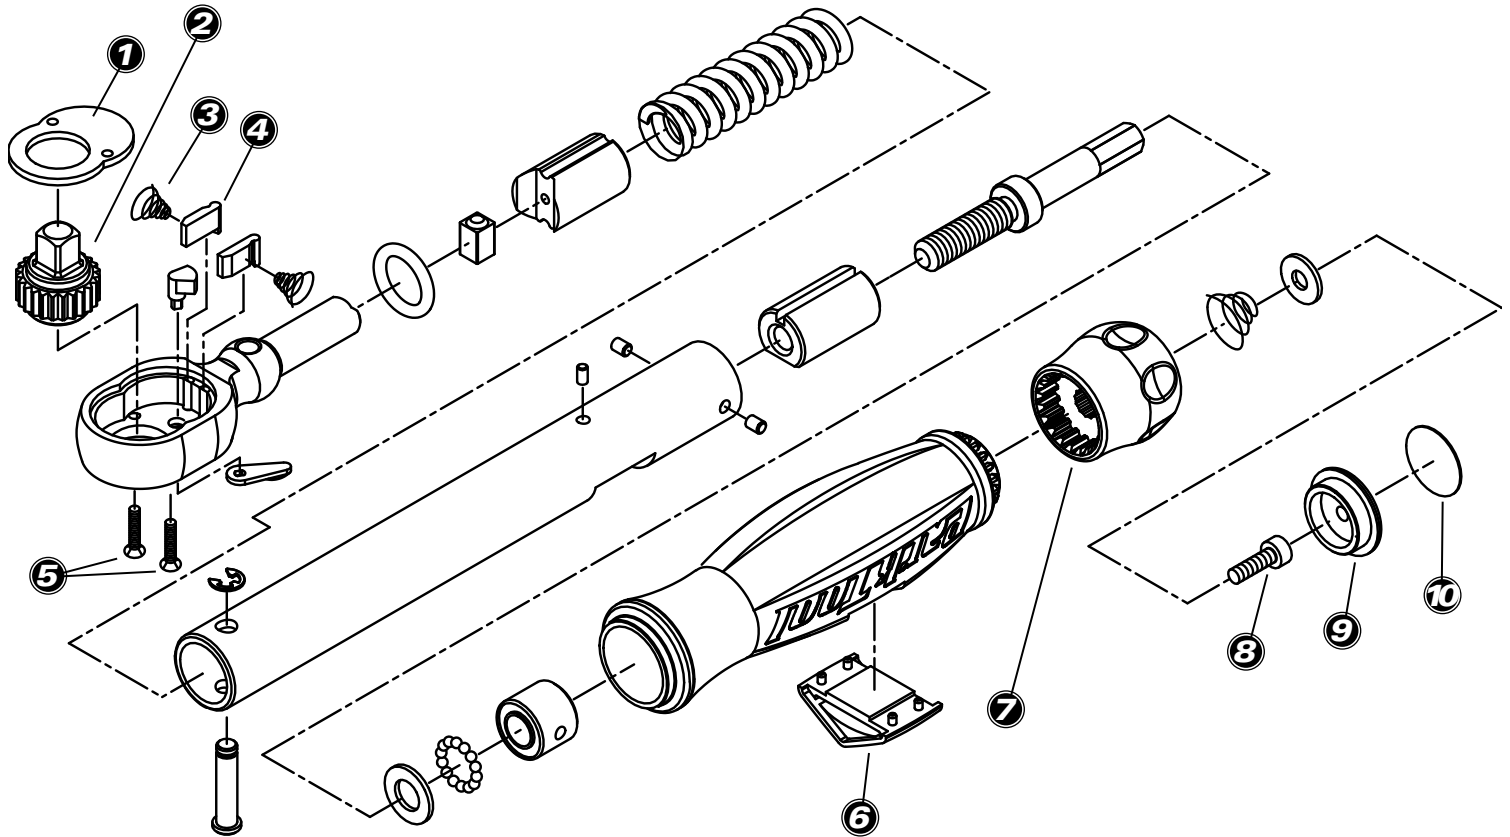

TW-5 Ratcheting "Click-Type" Torque Wrench

Park Tool Co. www.parktool.com

TW-5 part numbers

Part No.	Description
① 1975	Face
② 1976	Square Post
③ 1648S	Ratchet Paddle Spring
④ 1648P	Ratchet Paddle
⑤ 1977-2	Head Screw
⑥ 1648W	Clear Window
⑦ 1648	Dial Ring
⑧ 1978	Cap Bolt
⑨ 1979	Cap
⑩ 1980	Decal