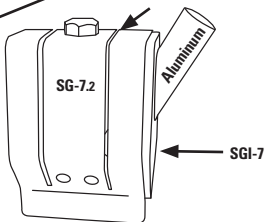

ParkTool

SGI-7

Park Tool Co. www.parktool.com

SGI-7 Saw Guide Insert

For WTB PadLoc™ Grips
Use with the SG-7.2 Saw Guide

1

2

3

Aluminum

4

5

<http://www.wtb.com/pages/padloc-grip-and-handlebar-system-guide>

©2016 Park Tool Co.

PARK TOOL® and the color BLUE are registered trademarks of Park Tool Co.

3/16