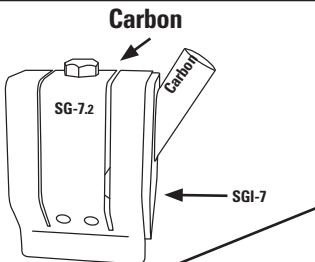

ParkTool

SGI-7

Park Tool Co. www.parktool.com

SGI-7 Saw Guide Insert

For WTB PadLoc™ Grips
Use with the SG-7.2 Saw Guide

1

2

3

Aluminum

4

5

<http://www.wtb.com/pages/padloc-grip-and-handlebar-system-guide>

©2016 Park Tool Co.

PARK TOOL® and the color BLUE are registered trademarks of Park Tool Co.

3/16