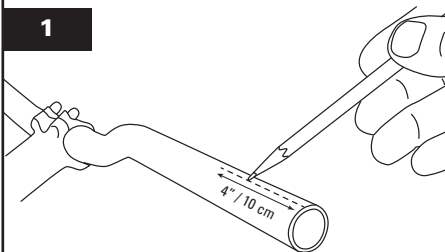

ParkTool

SGI-7

Park Tool Co. www.parktool.com

SGI-7 Saw Guide Insert

For WTB PadLoc™ Grips
Use with the SG-7.2 Saw Guide

1

2

3