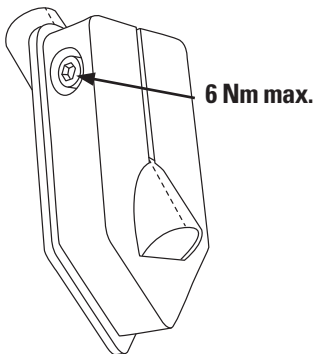

ParkTool

SGI-7

Park Tool Co. www.parktool.com

SGI-7 Saw Guide Insert

For WTB PadLoc™ Grips
Use with the SG-7.2 Saw Guide

1

2

3

Aluminum

4

5

<http://www.wtb.com/pages/padloc-grip-and-handlebar-system-guide>

©2016 Park Tool Co.

PARK TOOL® and the color BLUE are registered trademarks of Park Tool Co.

3/16