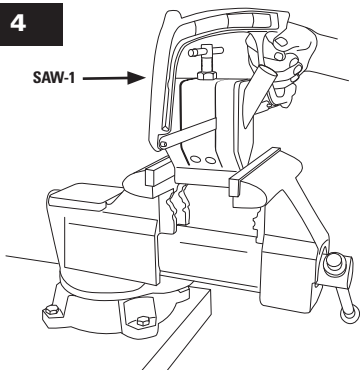

ParkTool

SGI-7

Park Tool Co. www.parktool.com

SGI-7 Saw Guide Insert

For WTB PadLoc™ Grips
Use with the SG-7.2 Saw Guide

1

2

3

Aluminum

4

5

<http://www.wtb.com/pages/padloc-grip-and-handlebar-system-guide>

©2016 Park Tool Co.

PARK TOOL® and the color BLUE are registered trademarks of Park Tool Co.

3/16