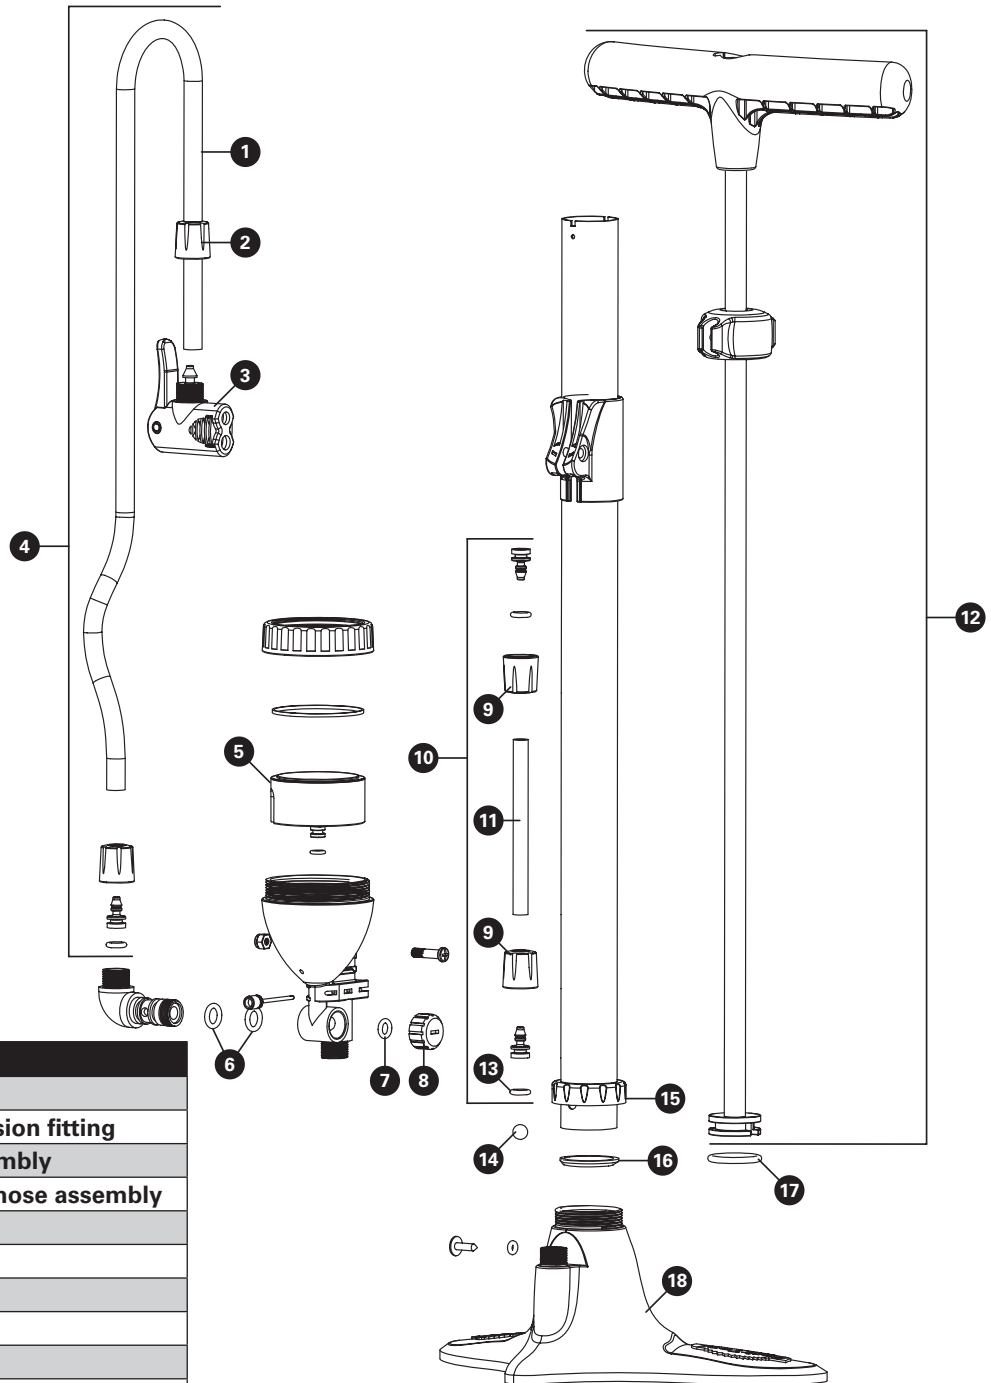

PFP-6 Home Mechanic Floor Pump

Park Tool Co. 6 Long Lake Rd. St. Paul, MN 55115 (USA) www.parktool.com

PFP-6 part numbers

Ref. No.	Part No.	Description
1	1083	Hose
2	1082	Head/hose compression fitting
3	1081	Complete head assembly
4	1088	Complete head and hose assembly
5	1064-6	Gauge with o-ring
6	1084-2	Large elbow o-ring
7	1085	Small elbow o-ring
8	1086	Elbow cap
9	1092-2	Gauge hose fitting
10	1078	Small gauge hose assembly
11	1091	Small gauge hose
12	1080-6	Complete plunger/handle assembly
13	1093	Gauge hose o-ring
14	1094	Check valve ball
15	1077	Base seal ring
16	1089	Base seal
17	1087	Plunger gasket
18	1079	Base assembly
	1081K	Pump rebuild kit (available separately)