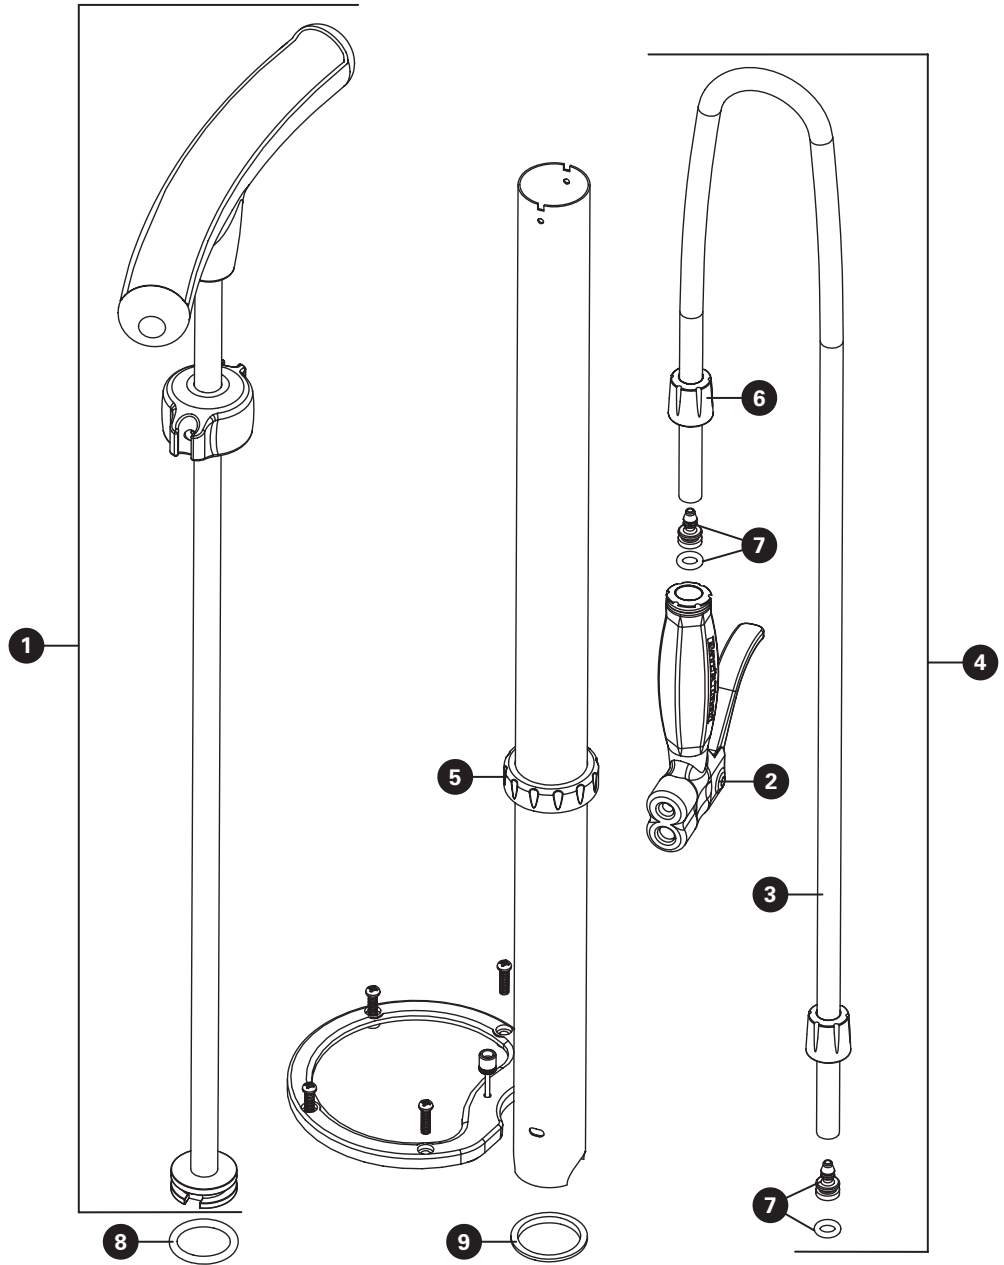

# PFP-5 Home Mechanic Floor Pump

Park Tool Co. 6 Long Lake Rd. St. Paul, MN 55115 (USA) www.parktool.com

## PFP-5 part numbers

Ref. No.	Part No.	Description
1	1476	Complete plunger/handle assembly
2	1474	Complete head assembly
3	1473	Hose
4	1475	Complete head and hose assembly
5	1077	Base seal ring
6	1082	Head/hose compression fitting
7	1472	Hose to base fitting with o-ring
8	1087	Plunger gasket
9	1089	Base seal
10	1470	Base assembly with gauge
11	1471-2	Pivoting foot