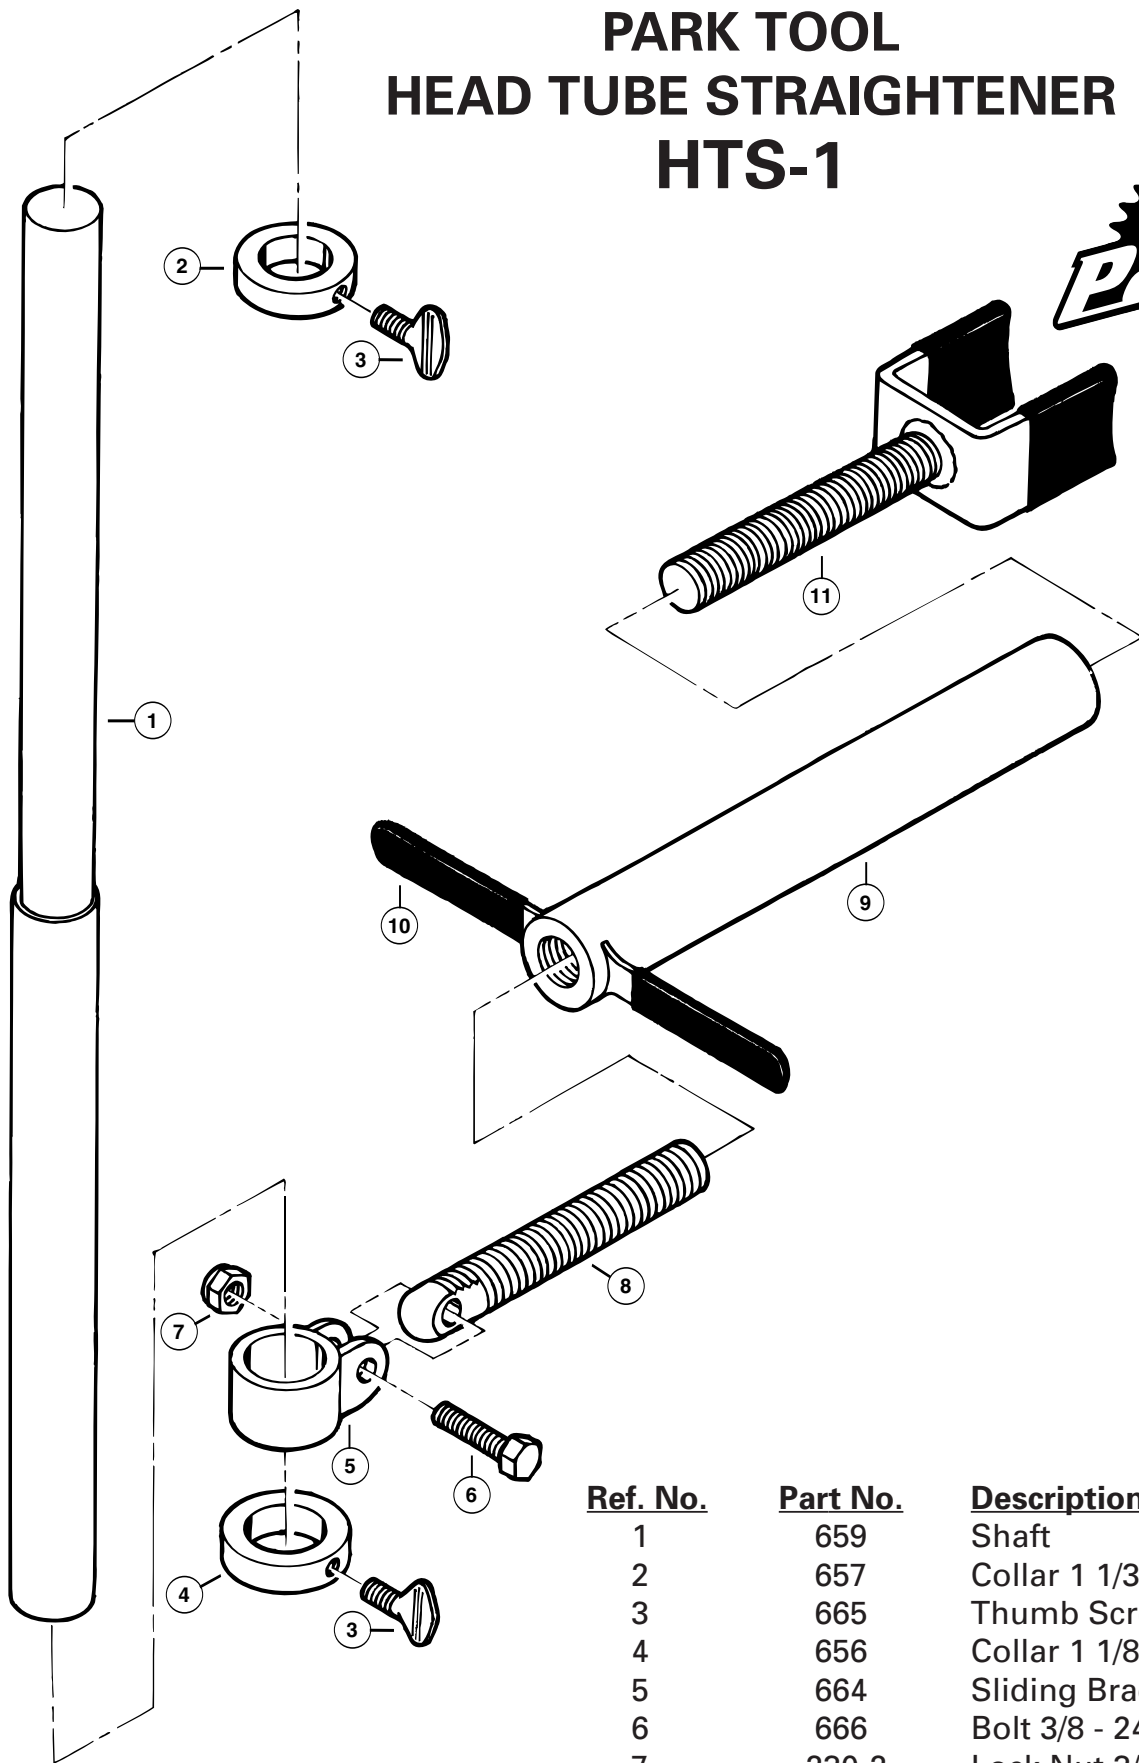

PARK TOOL HEAD TUBE STRAIGHTENER HTS-1

PARK TOOL CO.
6 Long Lake Road
St. Paul, MN 55115

Ref. No.	Part No.	Description
1	659	Shaft
2	657	Collar 1 1/32"
3	665	Thumb Screw
4	656	Collar 1 1/8"
5	664	Sliding Bracket
6	666	Bolt 3/8 - 24 x 1 1/4" Gr. 5
7	230-2	Lock Nut 3/8 - 24
8	650	Threaded Shaft - LH
9	660	Adjusting Barrel and Handles
10	667	Grip
11	662	Threaded Shaft and Bracket