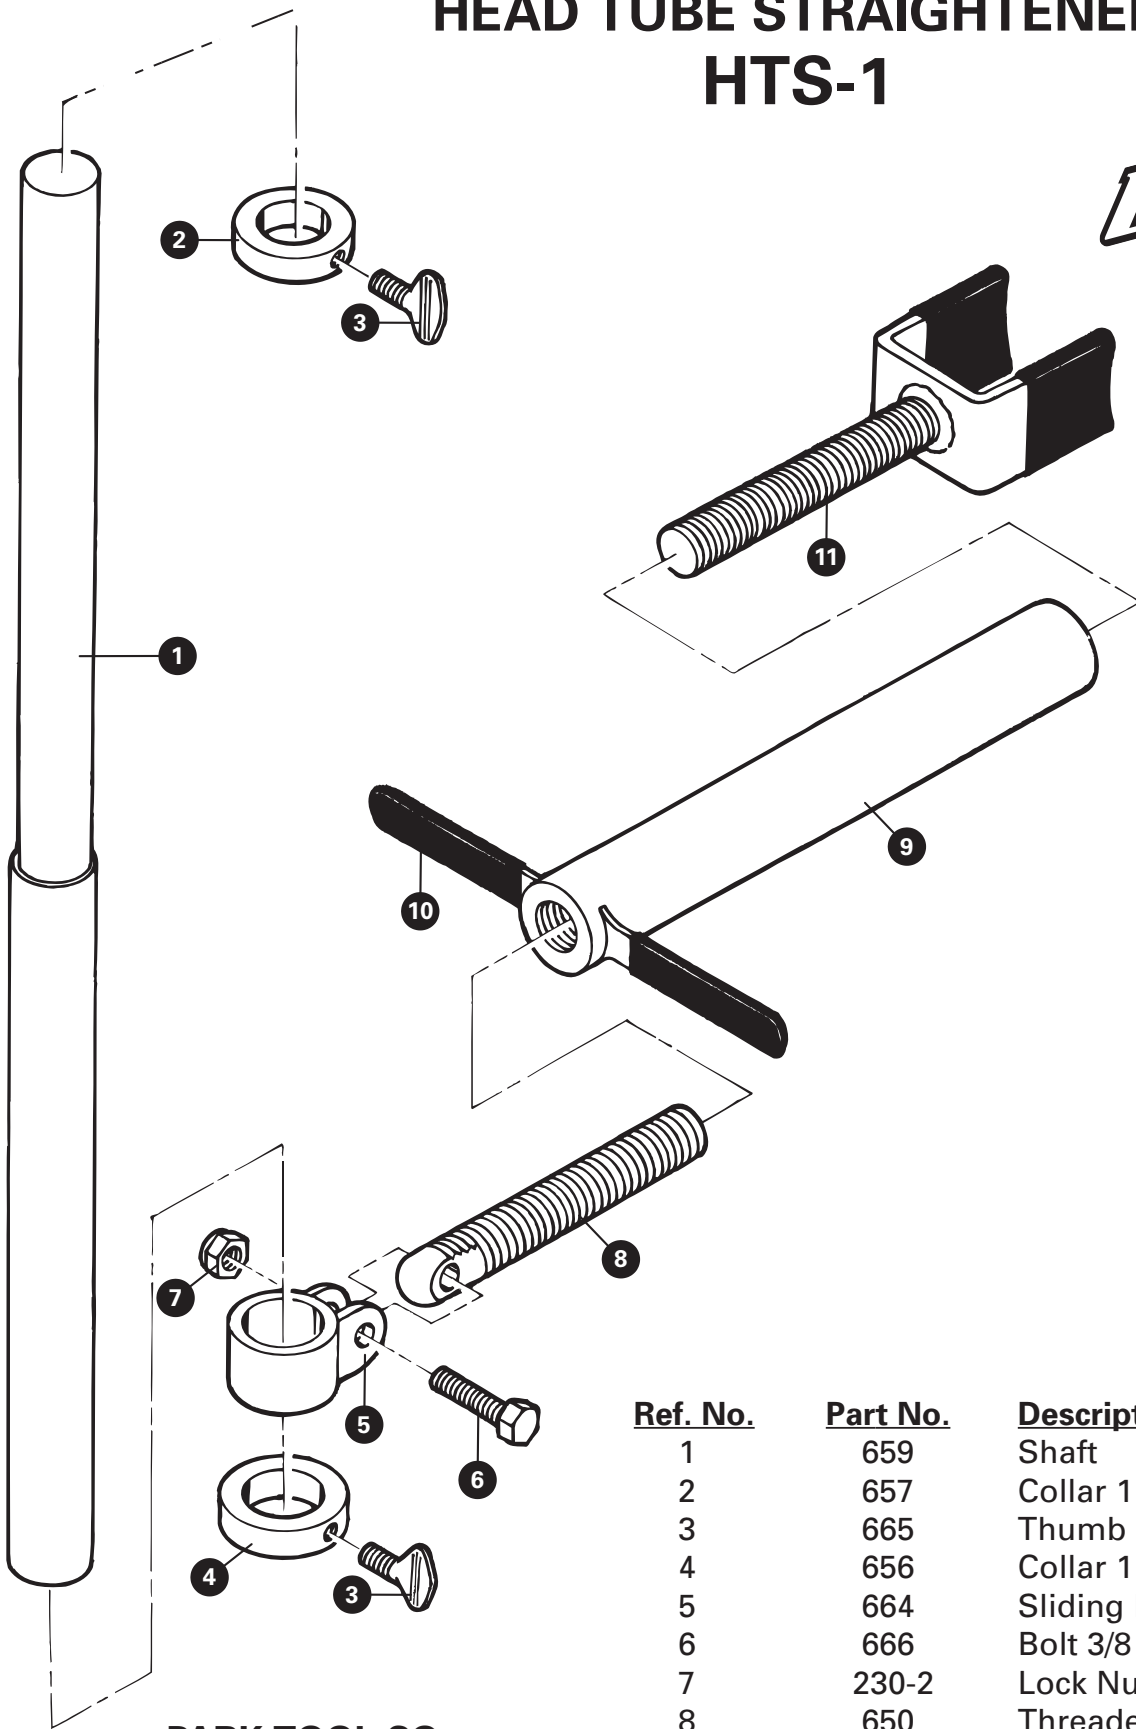

PARK TOOL HEAD TUBE STRAIGHTENER HTS-1

PARK TOOL CO.
6 Long Lake Road
St. Paul, MN 55115

<u>Ref. No.</u>	<u>Part No.</u>	<u>Description</u>
1	659	Shaft
2	657	Collar 1 1/32"
3	665	Thumb Screw
4	656	Collar 1 1/8"
5	664	Sliding Bracket
6	666	Bolt 3/8 - 24 x 1 1/4" Gr. 5
7	230-2	Lock Nut 3/8 - 24
8	650	Threaded Shaft - LH
9	660	Adjusting Barrel and Handles
10	667	Grip
11	662	Threaded Shaft and Bracket