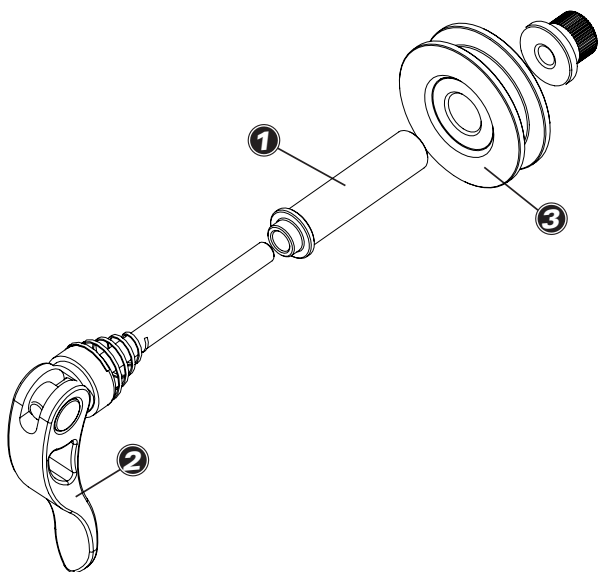

Method B / Methode B / Méthode B / Método B

DH-1 Dummy Hub

Park Tool Co.

5115 Hadley Ave. N., St. Paul, MN 55128 (USA) www.parktool.com

DH-1 Part Numbers

Part No.	Description	Qty.
① 304	Chain Keeper Dummy Axle	1
② 301A	Chain Keeper QR Assy	1
③ 307	Chain Keeper Sleeper Cog	1