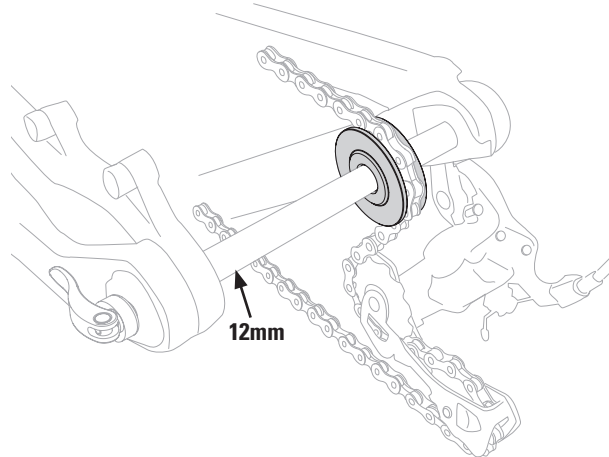

PARK TOOL CO. 5115 Hadley Ave. N., St. Paul, MN 55128 (USA) www.parktool.com

DH-1 Dummy Hub/DH-1 Adaptor para Buje/DH-1 Moyeu Factice/DH-1 Dummy-Nabe

Method A / Methode A / Méthode A / Método A

Method B / Methode B / Méthode B / Método B

**DH-1 PART NUMBERS**

Ref. #	Part #	Description	Qty.
1	304	Chain Keeper Dummy Axle	1
2	301A	Chain Keeper QR Assy	1
3	307	Chain Keeper Sleeper Cog	1