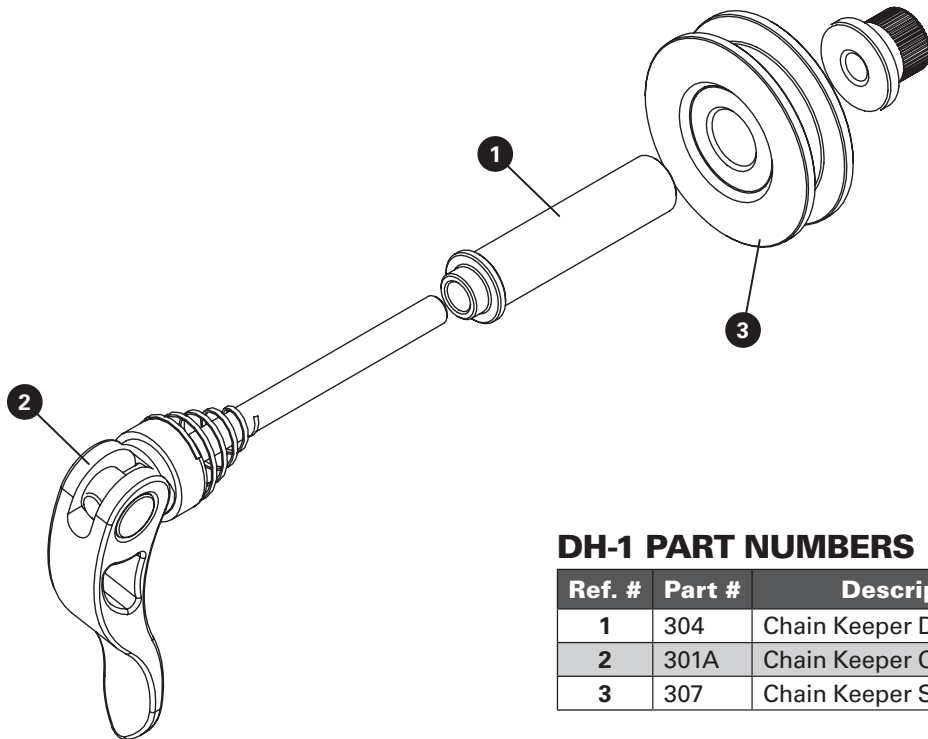

PARK TOOL CO. 5115 Hadley Ave. N., St. Paul, MN 55128 (USA) www.parktool.com

DH-1 Dummy Hub/DH-1 Adaptor para Buje/DH-1 Moyeu Factice/DH-1 Dummy-Nabe

Method A / Methode A / Méthode A / Método A

Method B / Methode B / Méthode B / Método B

**DH-1 PART NUMBERS**

Ref. #	Part #	Description	Qty.
1	304	Chain Keeper Dummy Axle	1
2	301A	Chain Keeper QR Assy	1
3	307	Chain Keeper Sleeper Cog	1