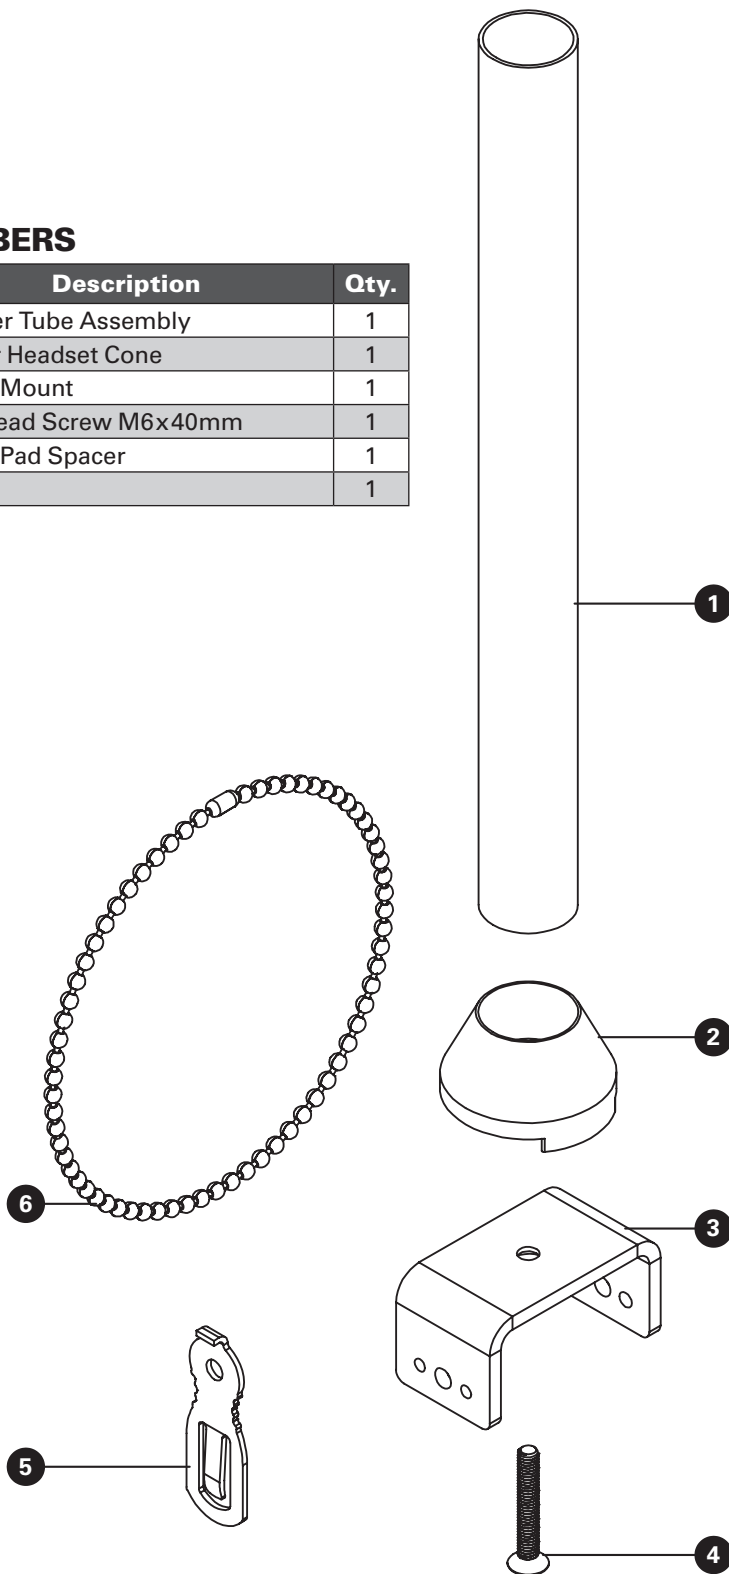

DF-1 PART NUMBERS

Ref. #	Part #	Description	Qty.
1	2633A	Steerer Tube Assembly	1
2	2631	Lower Headset Cone	1
3	2630	Brake Mount	1
4	2635	Flat Head Screw M6x40mm	1
5	2632	Brake Pad Spacer	1
6	2636	Chain	1