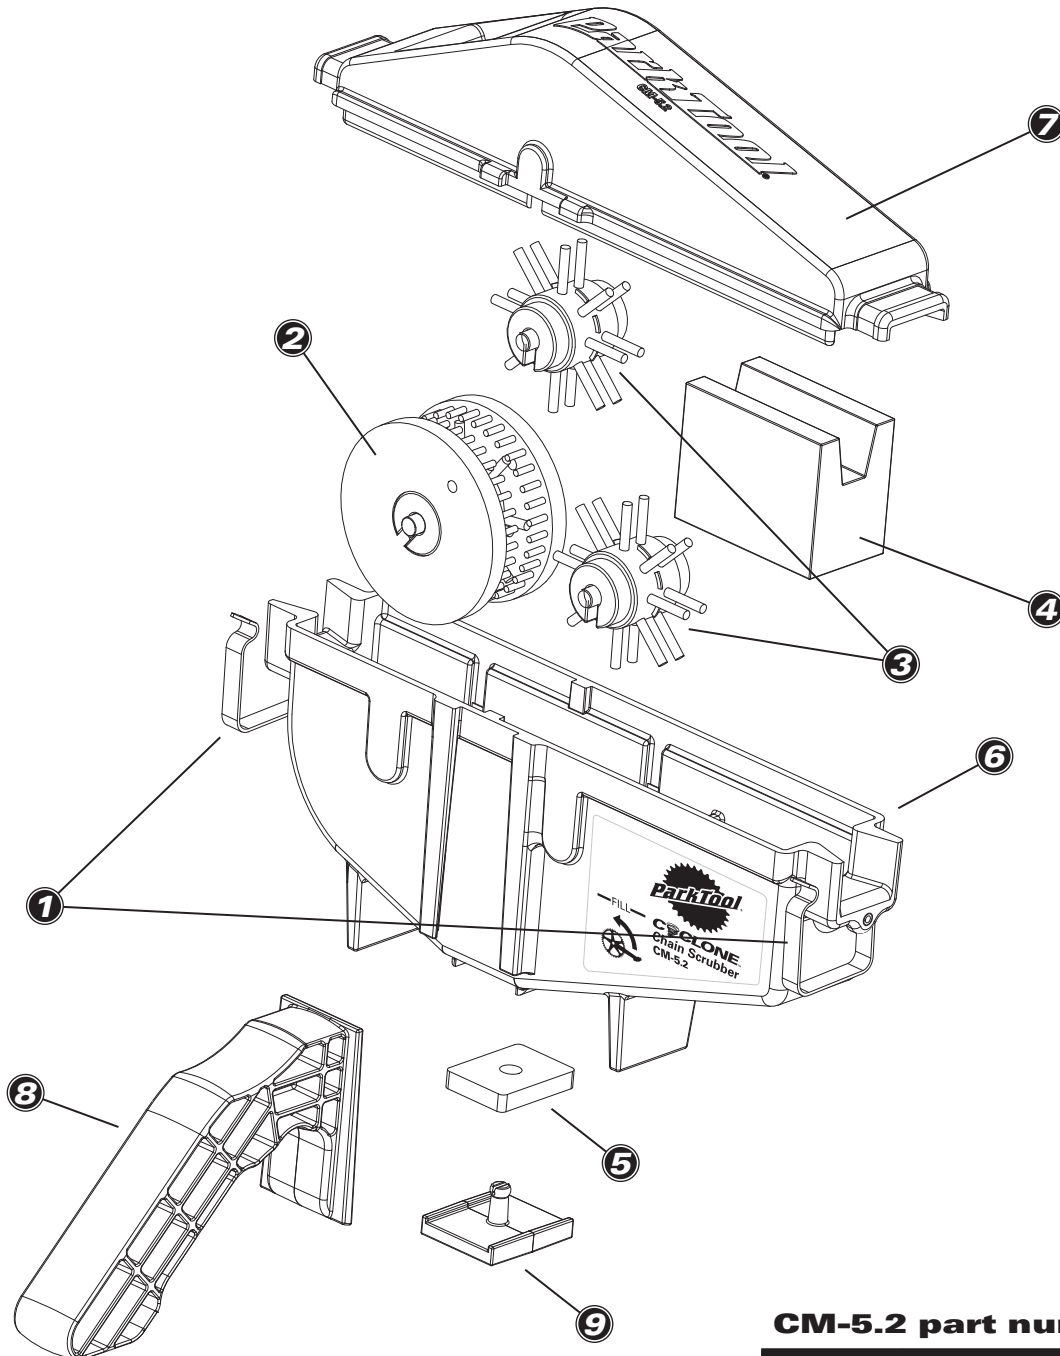

CM-5.2 Cyclone Chain Scrubber

Park Tool Co. 5115 Hadley Ave. N. St. Paul, MN 55128 (USA) www.parktool.com

CM-5.2 part numbers

Part No.	Description	Qty.
① 312-2	Clip	2
② 323	Sidewall Brush Assembly	1
③ 324-2A	Roller Brush	2
④ 329	Wicking Sponge	1
⑤ 330	Magnet	1
⑥ 331	Base	1
⑦ 332	Cover	1
⑧ 333	Handle	1
⑨ 334	Magnet Clip	1