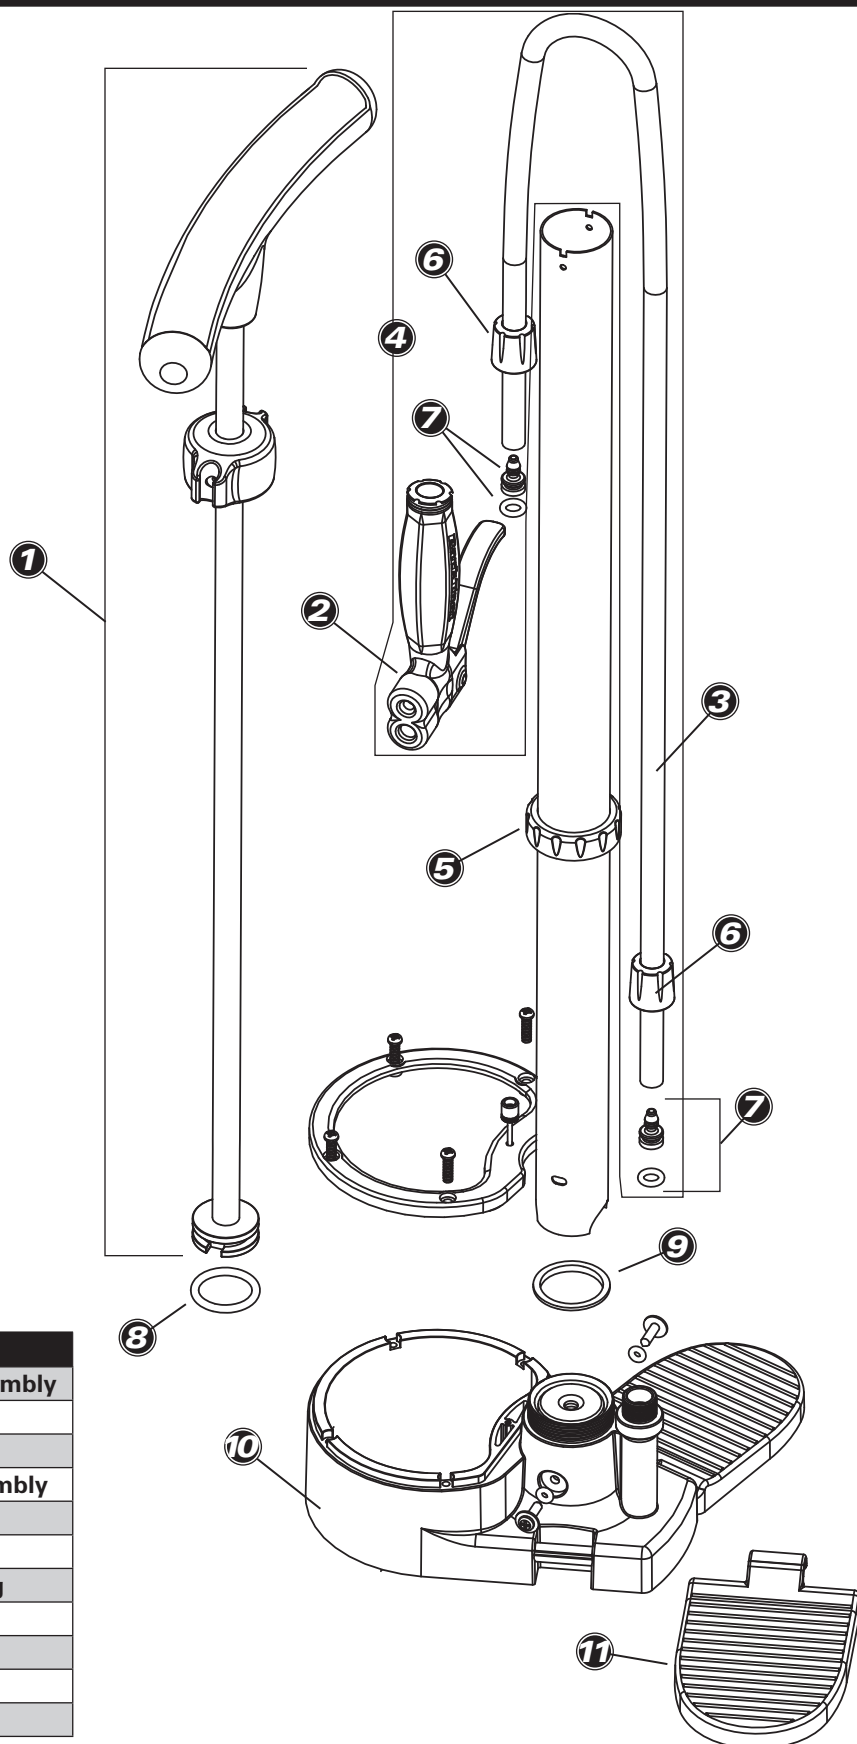

PFP-5 Home Mechanic Floor Pump

Park Tool Co. 6 Long Lake Rd. St. Paul, MN 55115 (USA) www.parktool.com

PFP-5 part numbers

Ref. No.	Part No.	Description
1	1476	Complete plunger/handle assembly
2	1474	Complete head assembly
3	1473	Hose
4	1475	Complete head and hose assembly
5	1077	Base seal ring
6	1082	Head/hose compression fitting
7	1472	Hose to base fitting with o-ring
8	1087	Plunger gasket
9	1089	Base seal
10	1470	Base assembly with gauge
11	1471-2	Pivoting foot