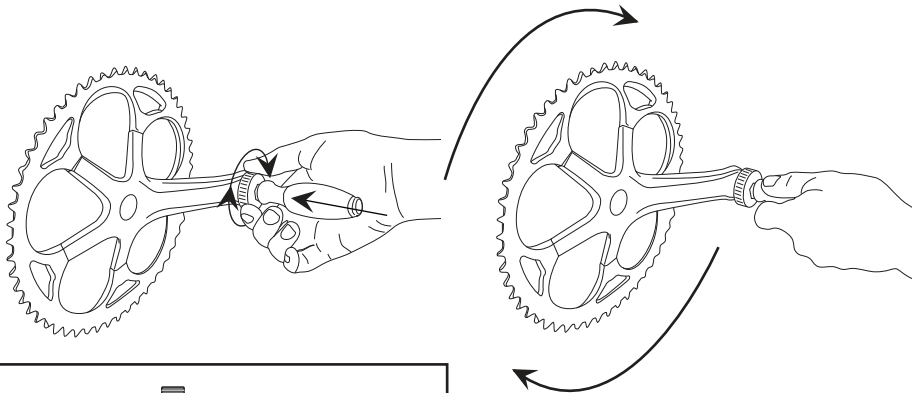

# DP-2 Threaded Dummy Pedal

**Park Tool Co.** 5115 Hadley Ave. N., St. Paul, MN 55128 (USA) [www.parktool.com](http://www.parktool.com)

#898

©2015 Park Tool Co.  
PARK TOOL® and the color BLUE are registered trademarks of Park Tool Co.